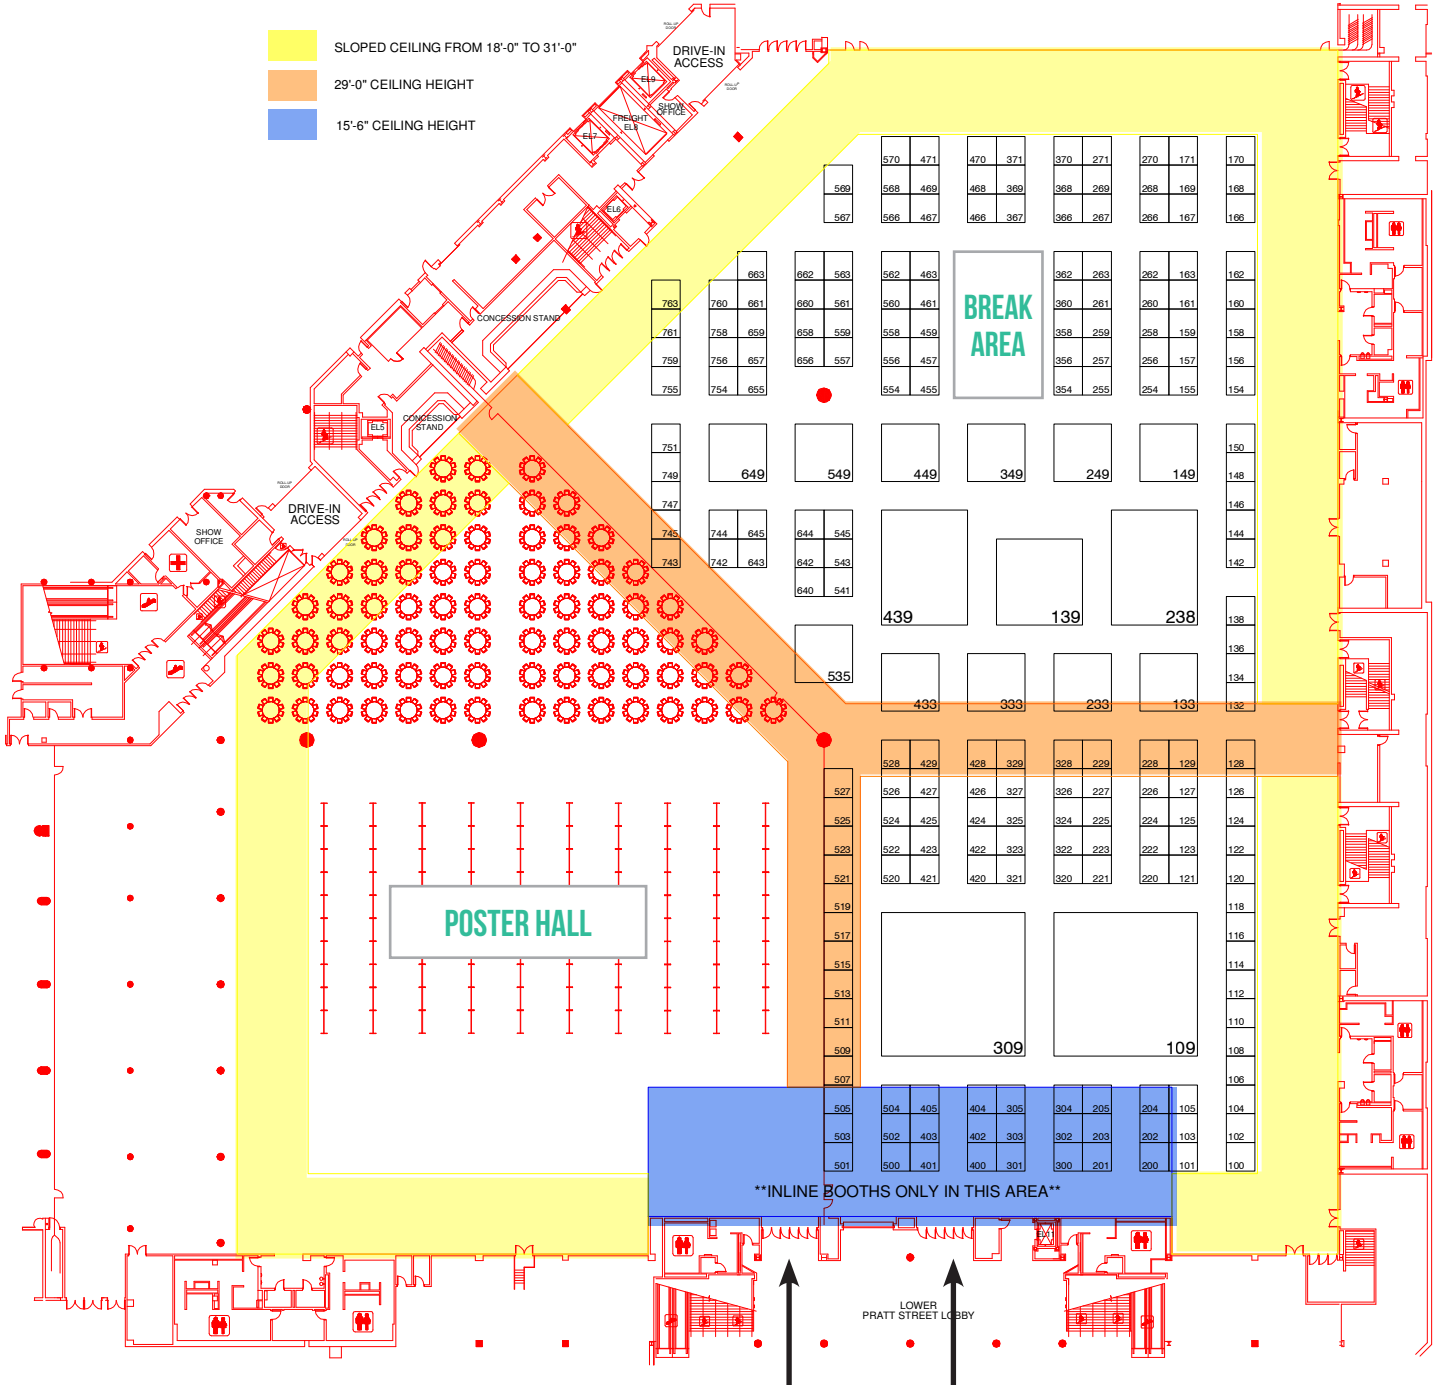

- SLOPED CEILING FROM 18'-0" TO 31'-0"
- 29'-0" CEILING HEIGHT
- 15'-6" CEILING HEIGHT

**POSTER HALL  
ENTRANCE**

**EXHIBIT HALL  
ENTRANCE**

**\*\*INLINE BOOTHS ONLY IN THIS AREA\*\***